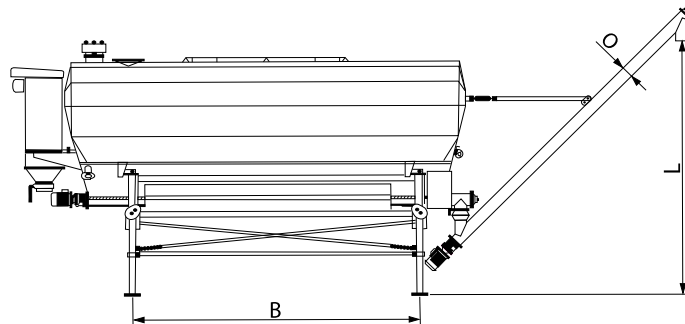

CARSILOS 15

CARSILOS 28

CARSILOS 34

TOTAL STORAGE CAPABILITY <i>CAPACIDAD DE CARGA</i>	15 m³	28 m³	34 m³
THEORYC PRODUCTION <i>PRODUCCION TEORICA</i>	320 Kg/l	320 Kg/l	320 Kg/l
EMPTY PLANT WEIGHT <i>PESO (VACIO)</i>	2800 Kg	3500 Kg	4000 Kg
ABSORVED POWER <i>POTENCIA ABSORBIDA</i>	9 Kw	12 Kw	12 Kw
THREE-PHASE TENSION FEEDING <i>TENSION ALIMENTACION TRIFASICO</i>	380 V, 50 Hz	380 V, 50 Hz	380 V, 50 Hz

	CARSILOS 15	CARSILOS 28	CARSILOS 34
A	3600	6800	6800
B	2450	4650	4650
C	4250	7450	7450
D	2700	2700	3000
E	2450	4650	4650
F	4150	4150	4450
G	650		
H	1720		
I	3250		
L	min 3850 max 4200 (5550)		
M	1200		
N	2490		
O	∅194		

all measurement are in mm

Recharge your CARMIX faster with CARSILOS!

Recargue su CARMIX más rápido con CARSILOS!

METAL GALANTE

30020 NOVENTA DI PIAVE - Venezia - Italia
Tel +39 0421 65191 - Fax +39 0421 658838
info@carmix.com - www.carmix.com